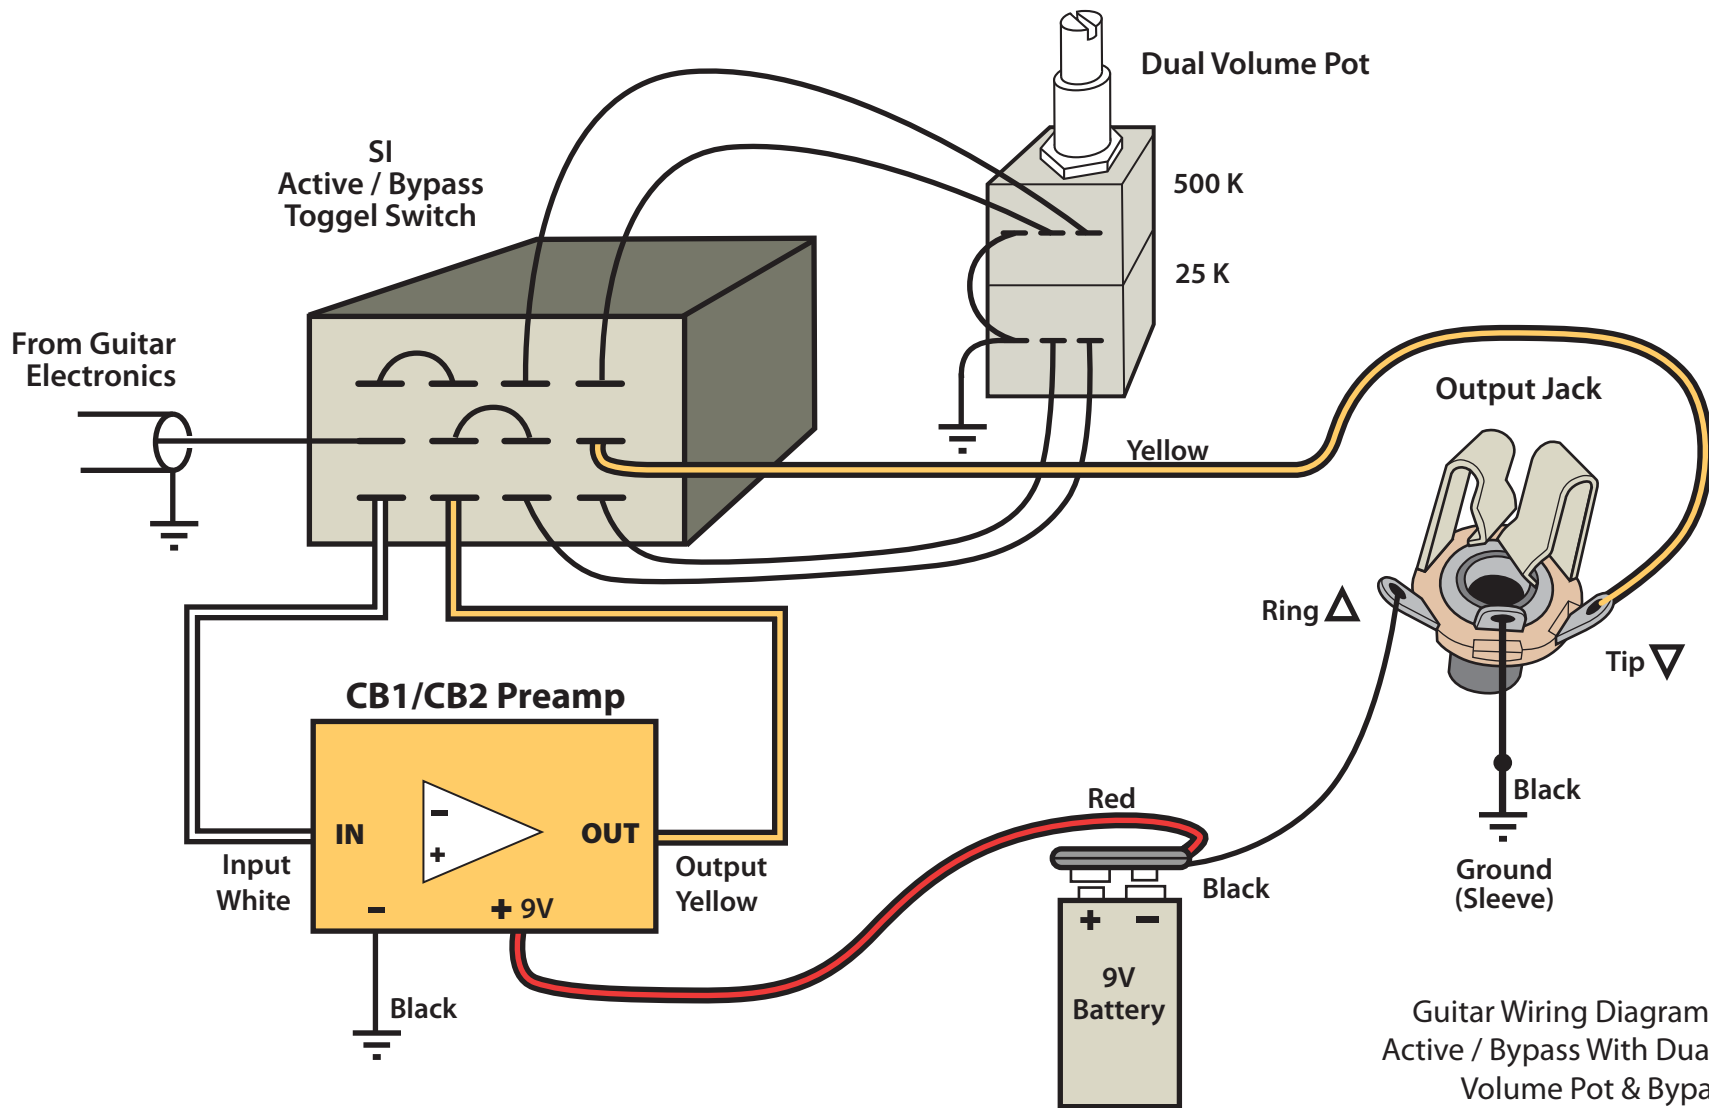

## Guitar Wiring Diagram: Dual Element Volume Pot and Bypass Switch

Guitar Wiring Diagram - 2-10-11  
Active / Bypass With Dual Element  
Volume Pot & Bypass Switch